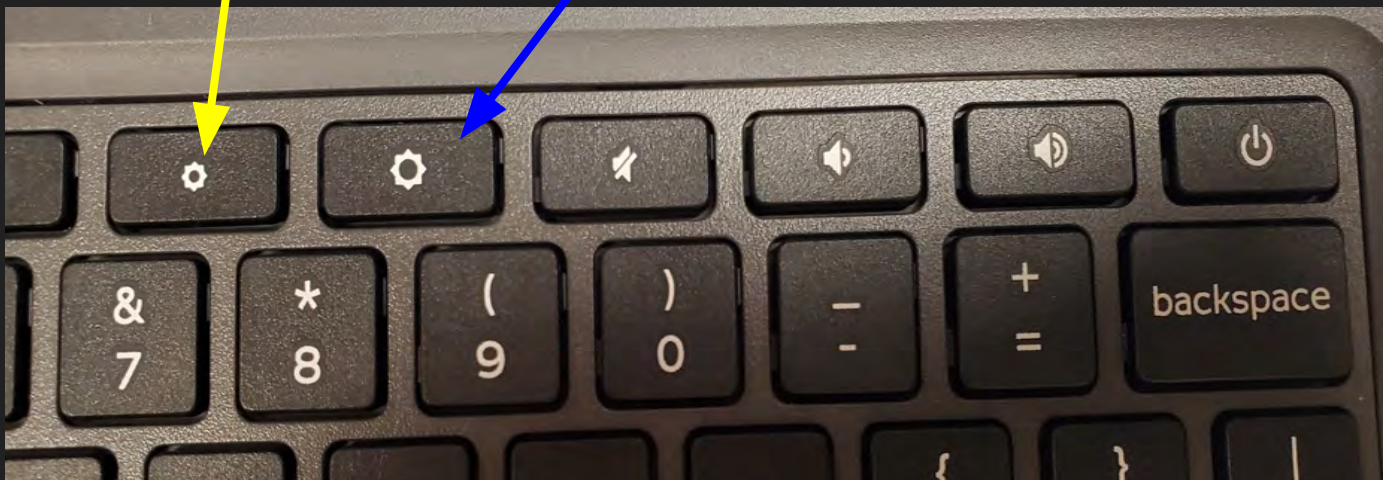

**CARBONDALE AREA
CYBER ACADEMY**

Chromebook Tutorials

How change the brightness on your device.

To decrease the brightness of your screen, press this button on the keyboard.

To increase the brightness of your screen, press this button on the keyboard.

Another way to change the brightness is by clicking the wifi, battery, and time button in the bottom right hand corner of the screen. This will bring up a pop up menu.

Use the sliding dot to adjust the brightness level.